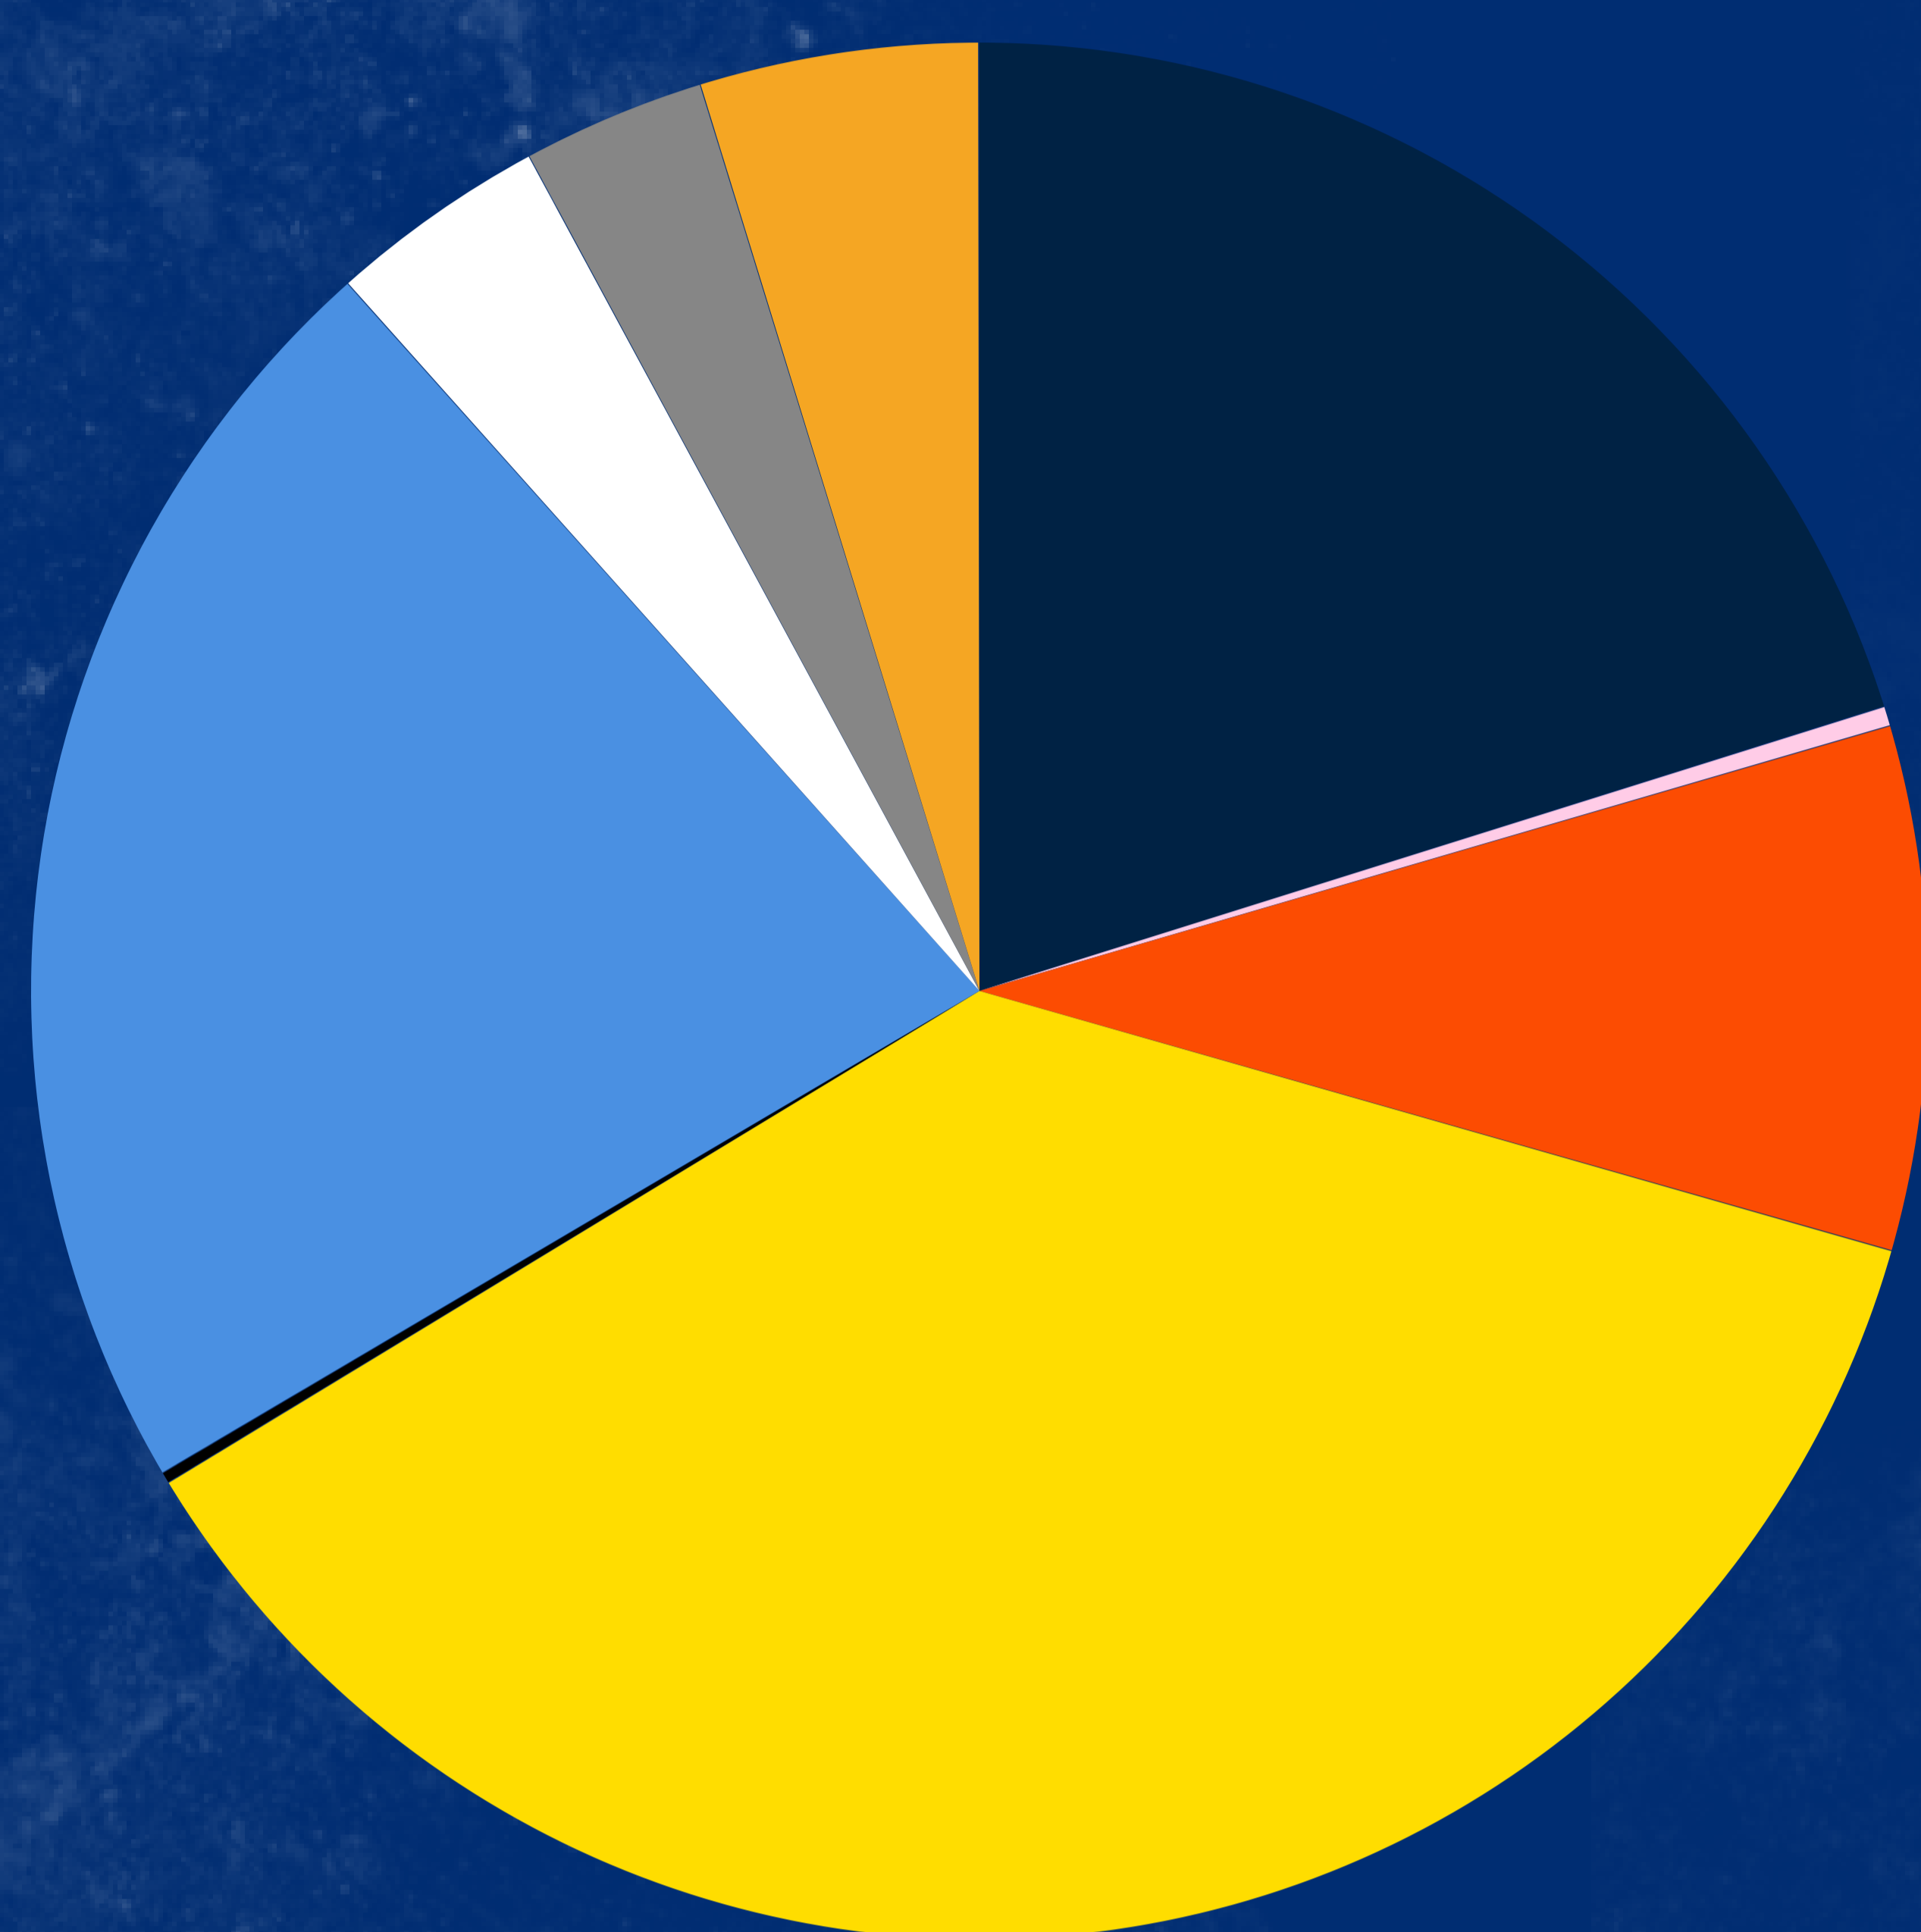

# Undergraduate Enrollment

Who are our 2,733 students?

Female  
67%

Full-Time  
79%

Live on Campus  
28%

First Generation  
25%

## Percentage by Ethnicity

- African American/Black (20.16%)
- American Indian/Alaskan Native (0.33%)
- Hispanic (36.92%)
- White (21.88%)
- Two or more races (3.73%)
- Unknown (3.11%)
- Non-Resident Alien (4.76%)
- Asian (8.93%)
- Native Hawaiian/ Pacific Islander (0.18%)