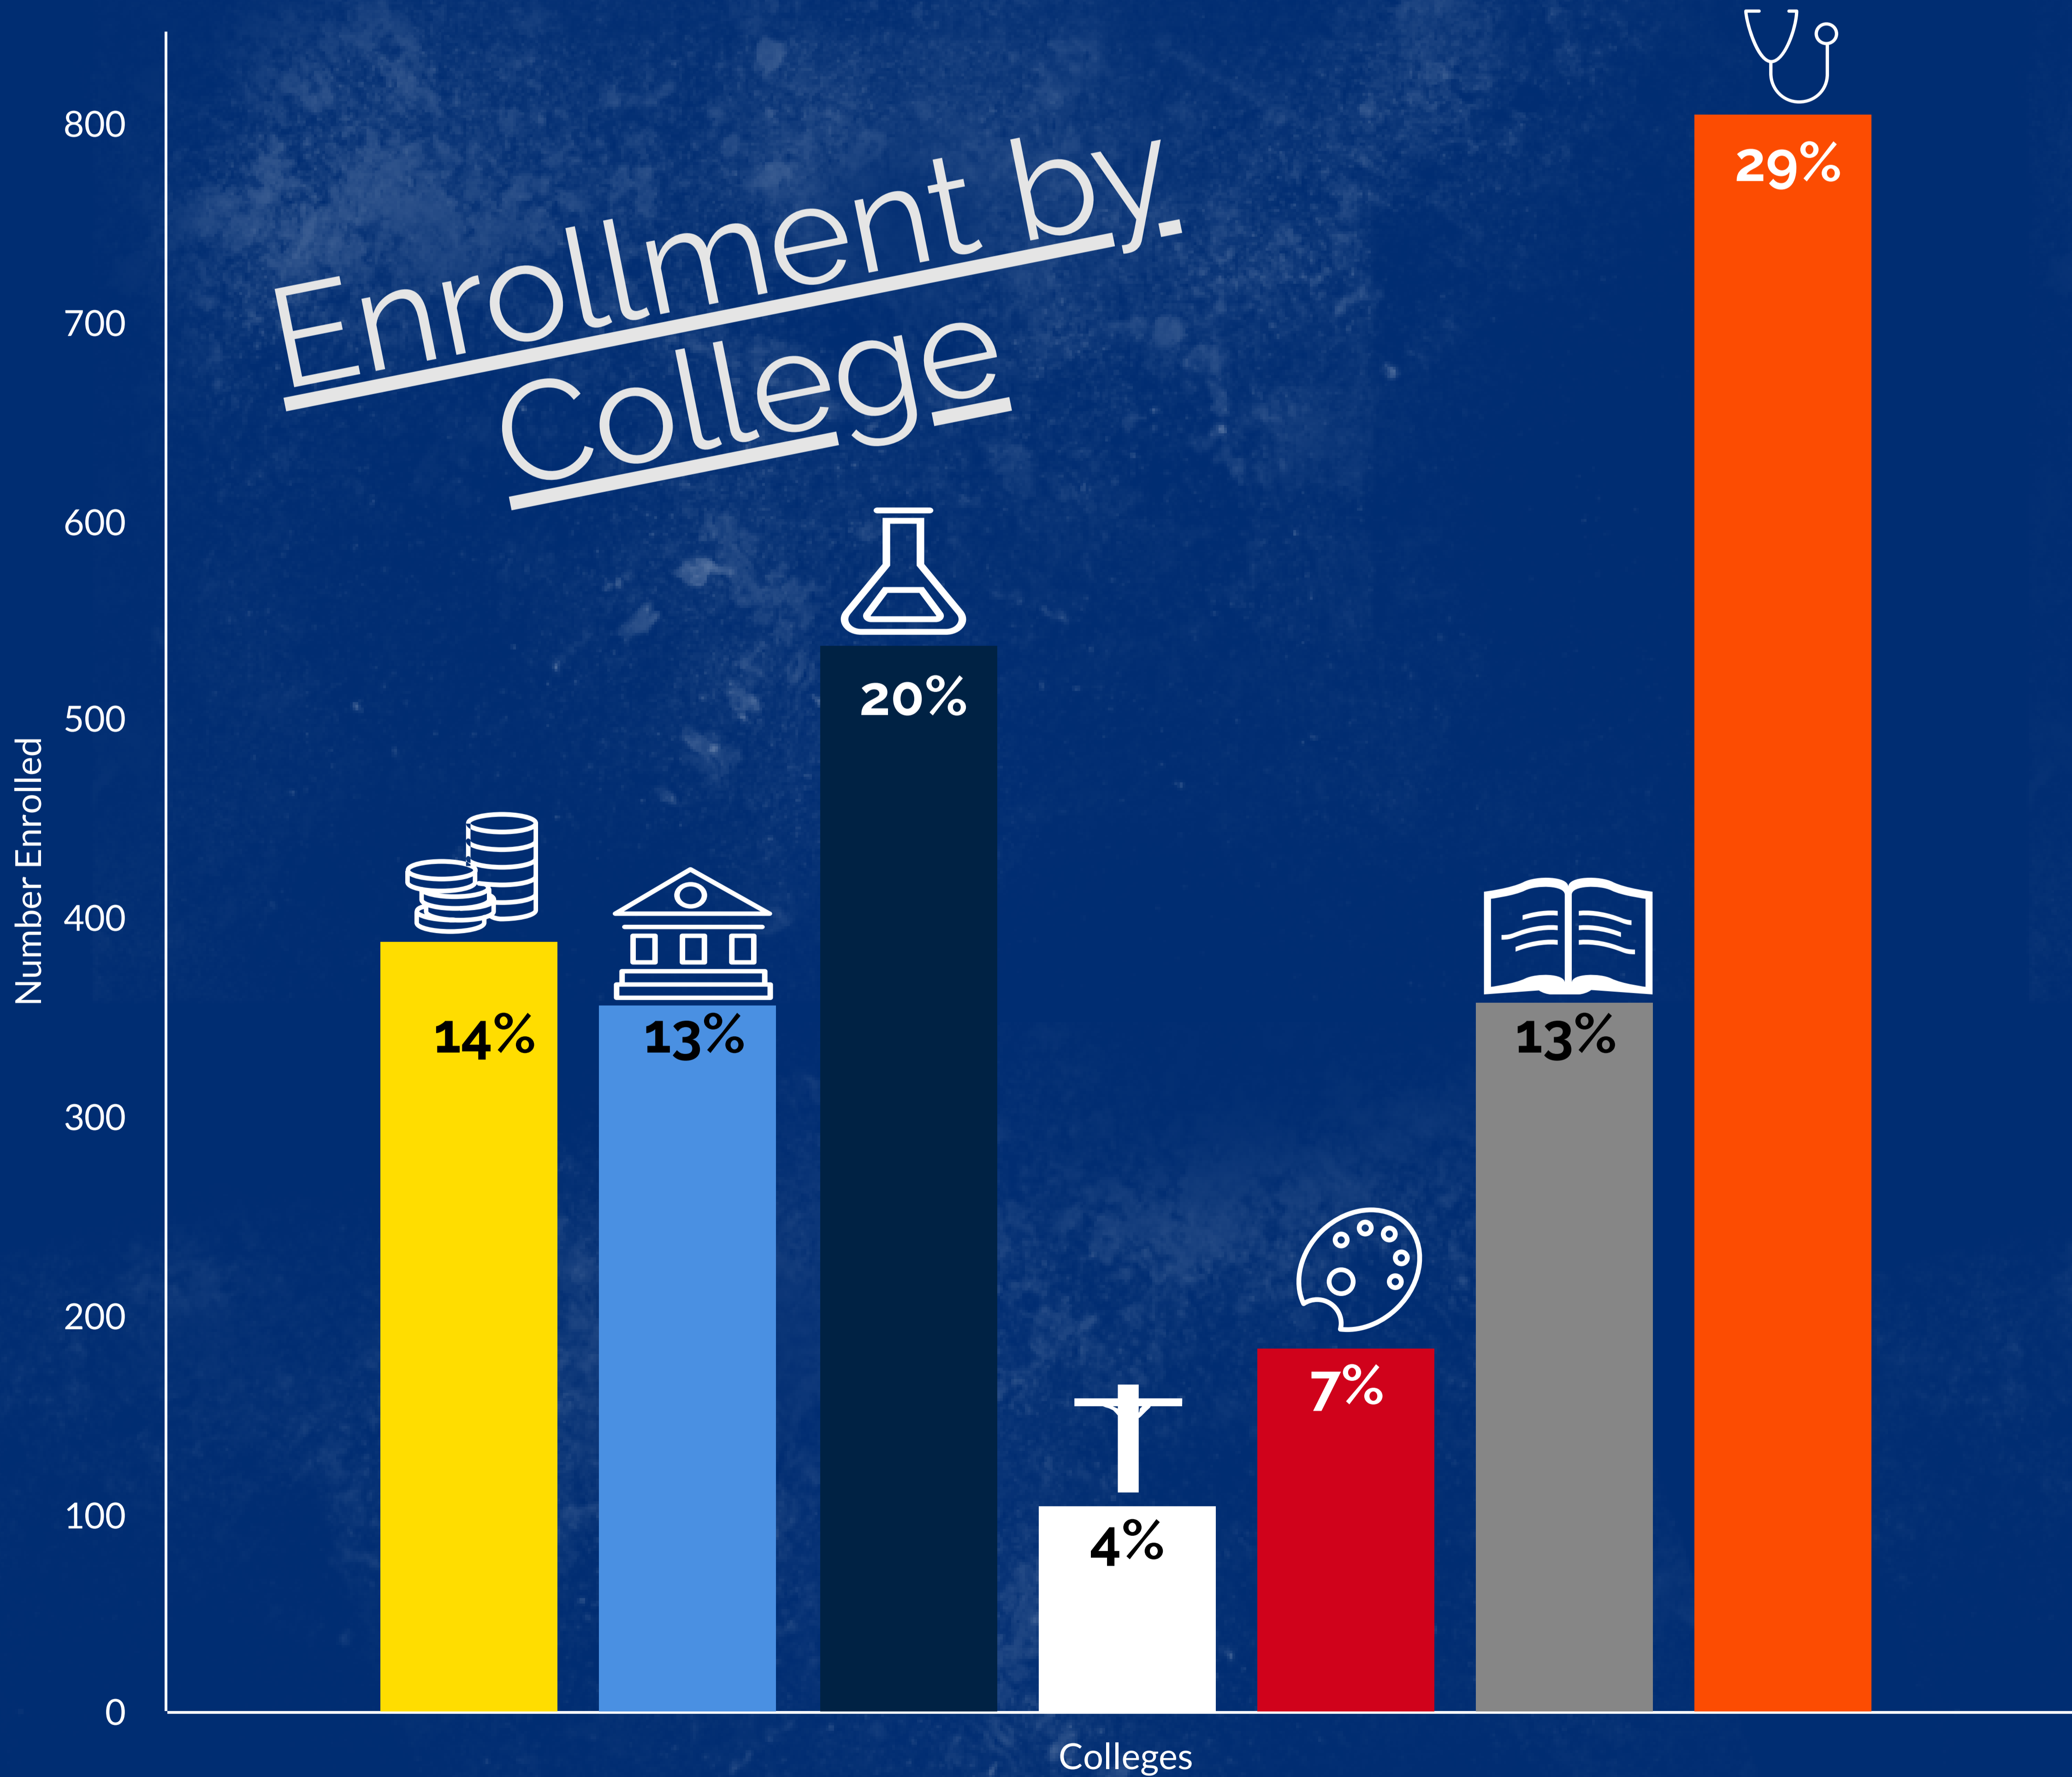

# Undergraduate Enrollment

Who are our 2,733 students?

Female  
67%

Full-Time  
79%

Live on Campus  
28%

First Generation  
25%

## Percentage by Ethnicity

- African American/Black (20.16%)
- American Indian/Alaskan Native (0.33%)
- Hispanic (36.92%)
- White (21.88%)
- Two or more races (3.73%)
- Unknown (3.11%)
- Non-Resident Alien (4.76%)
- Asian (8.93%)
- Native Hawaiian/ Pacific Islander (0.18%)